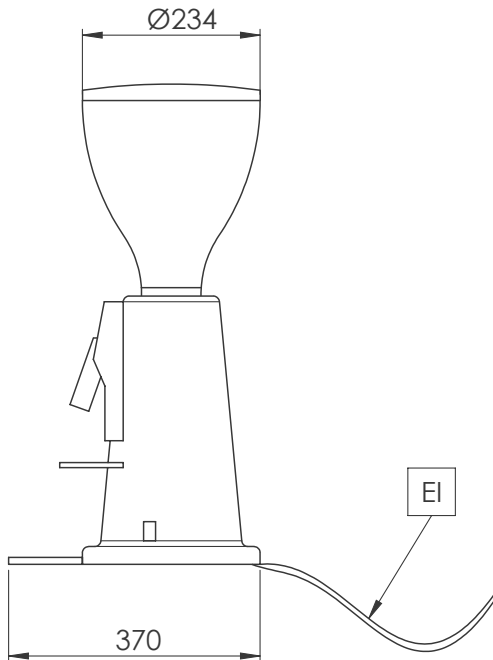

Side

Electric

Supply voltage:

602546 (GRNDEM600) 230 V/1N ph/50/60 Hz

Electrical power max.:

0.34 kW

Plug type:

CE-SCHUKO

Key Information:

External dimensions, Width: 230 mm

External dimensions, Depth: 370 mm

External dimensions, Height: 600 mm

Net weight: 11 kg

Shipping weight: 13.5 kg

Shipping height: 870 mm

Shipping width: 500 mm

Shipping depth: 750 mm

Shipping volume: 0.33 m³