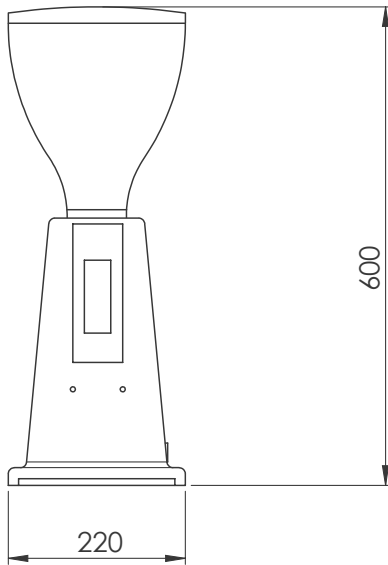

Front

Electric

Supply voltage:

602546 (GRNDEM600) 230 V/1N ph/50/60 Hz

Electrical power max.:

0.34 kW

Plug type:

CE-SCHUKO

Key Information:

External dimensions, Width: 230 mm

External dimensions, Depth: 370 mm

External dimensions, Height: 600 mm

Net weight: 11 kg

Shipping weight: 13.5 kg

Shipping height: 870 mm

Shipping width: 500 mm

Shipping depth: 750 mm

Shipping volume: 0.33 m³